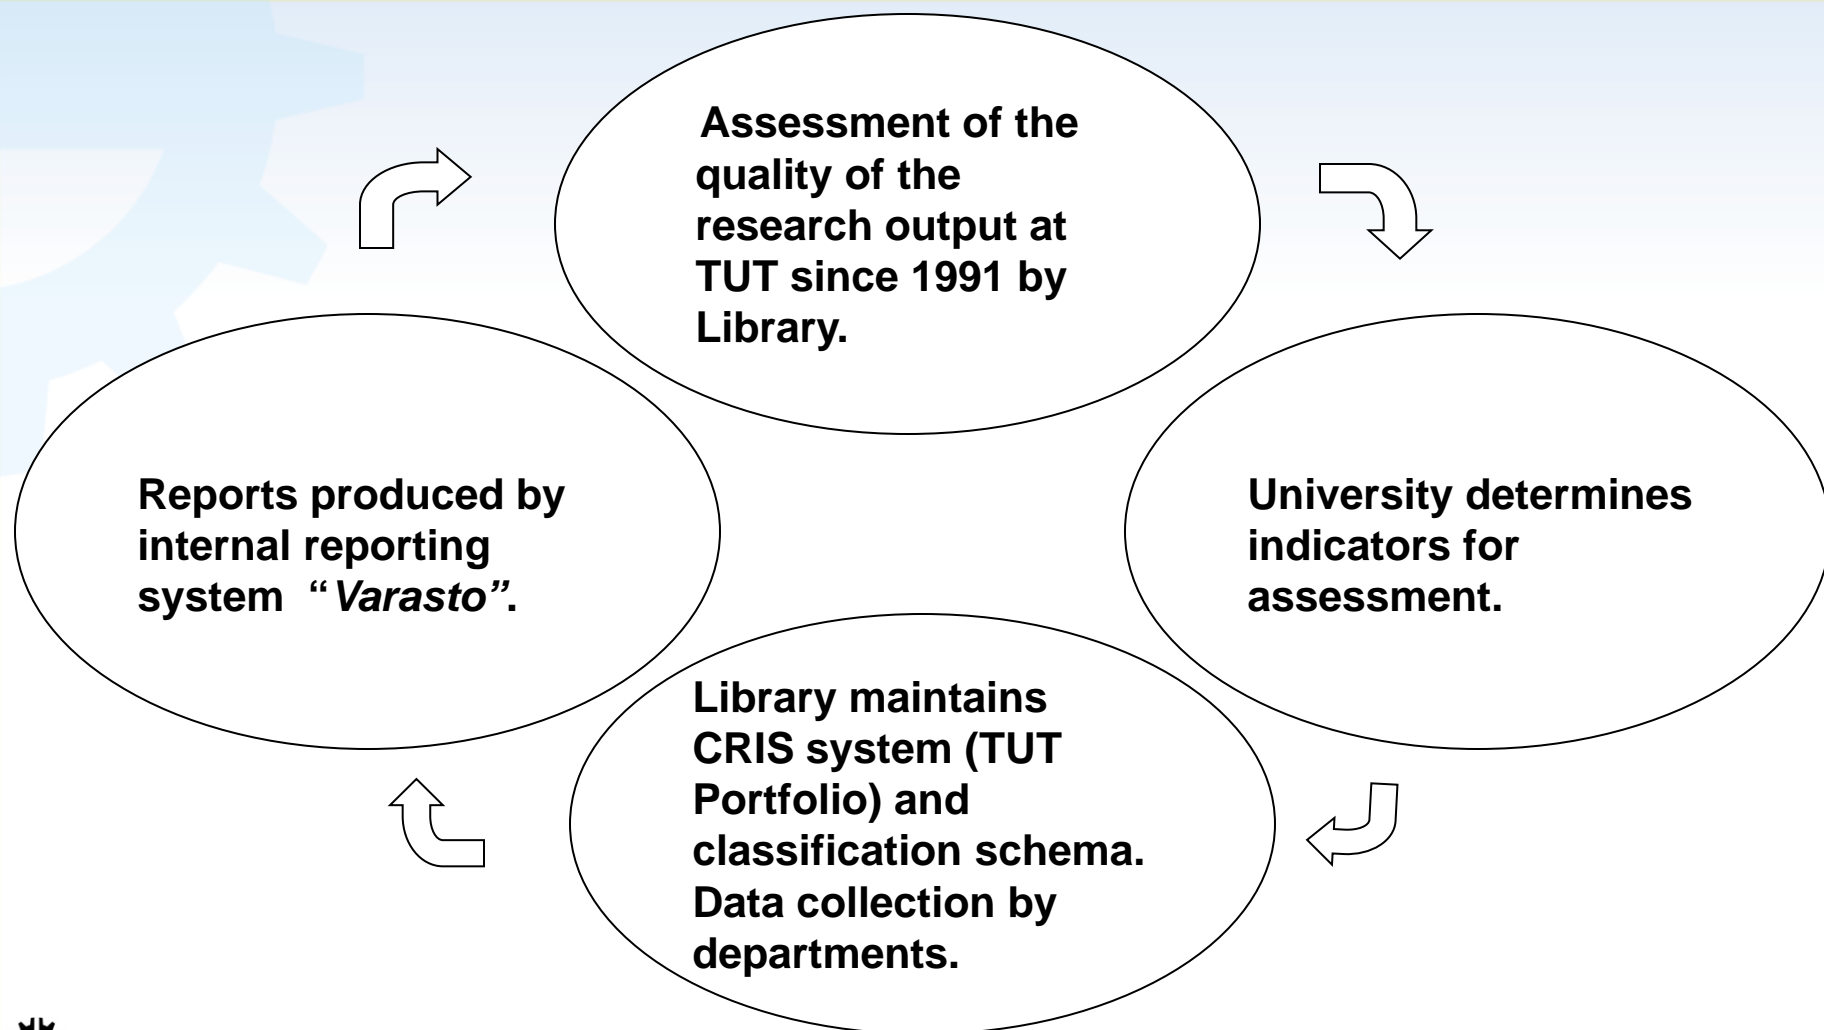

Assessment of the Research Activities and Research Quality at Tampere University of Technology (TUT) by Means of Research Outputs

Leena Huiku

Tampere University of Technology Library

Finland

email leena.huiku@tut.fi

Assessment process at TUT

Production process of reports on university's research outputs

Research outputs: wide range, regardless of media form

- **Publications**
- **Patents**
- **Digital material**
- **Expertise tasks**
- **Presentations**