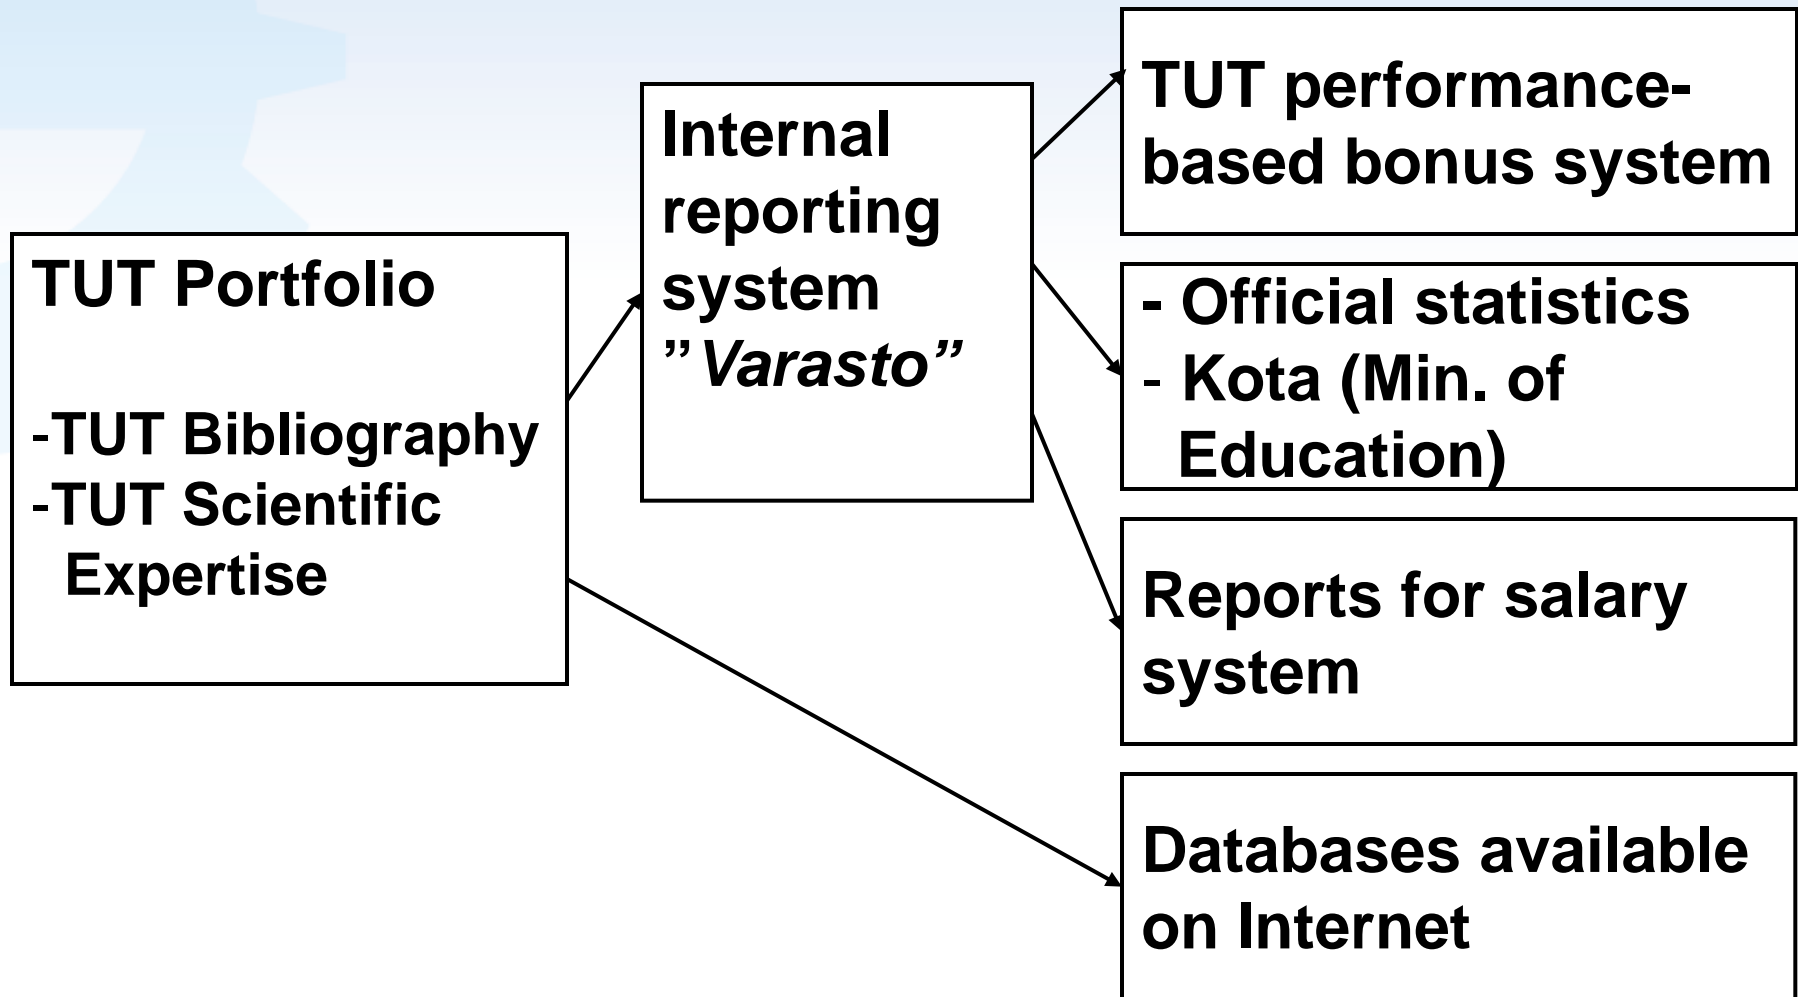

Assessment of the Research Activities and Research Quality at Tampere University of Technology (TUT) by Means of Research Outputs

Leena Huiku

Tampere University of Technology Library

Finland

email leena.huiku@tut.fi

Assessment process at TUT

Production process of reports on university's research outputs

Research outputs: wide range, regardless of media form

- **Publications**
- **Patents**
- **Digital material**
- **Expertise tasks**
- **Presentations**