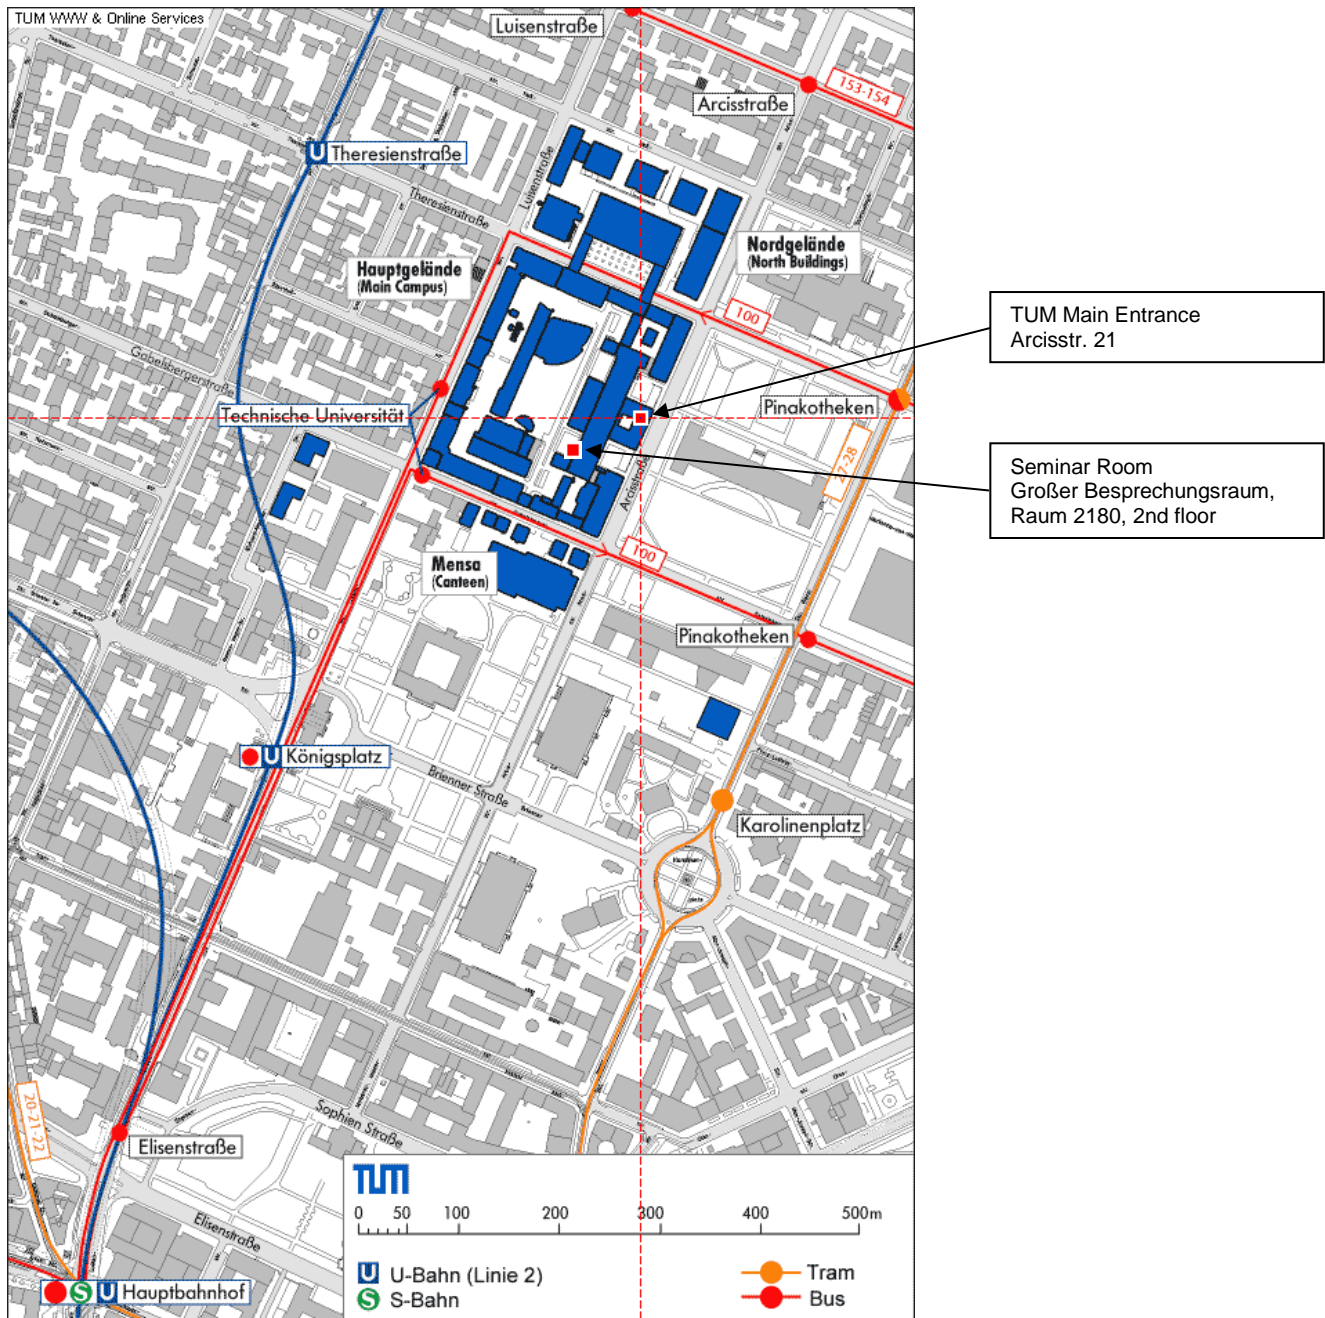

Connections between Munich Main Station and TUM:

1. Take the subway line U2 (north bound, final destination "Feldmoching").
2. Get off at the 2nd stop "Theresienstrasse".
3. Take the escalator to the mezzanine level.
4. Leave the subway station with the escalator at the very back on the left side.
5. Walk down "Theresienstrasse" in the direction of "Neue Pinakothek".
6. Turn right on "Arcisstrasse". After a few metres you reach the TUM main entrance.

Seminar Room

The University Library's seminar room (Room 2180 "Großer Besprechungsraum") is located on the second floor of the main building.

How to get there:

1. In the entrance hall, please turn left into the ground floor hallway.
2. Follow the aisle until you reach the southern staircase.
3. From there, take the stairs or the elevators to the seminar room on the 2nd floor.

Overview of public transportation

Bahn: München Hauptbahnhof (Munich Main Station)

U2: Theresienstrasse or Königsplatz

Tram 27/28: Pinakotheken

Bus 100: Technische Universität

Flughafen München (Munich Airport)

Auto: A99 Autobahnring, A9 from Berlin, A8 from Karlsruhe, A92 from Deggendorf, A94 from Passau, A95 from Garmisch, A96 from Lindau

Map of the TUM Main Campus

Technical University of Munich

University Library
Arcisstrasse 21, 80333 München
Tel. +49 89 289 28601 (Office)
iatulevents@ub.tum.de
www.iatul.org/munich2018